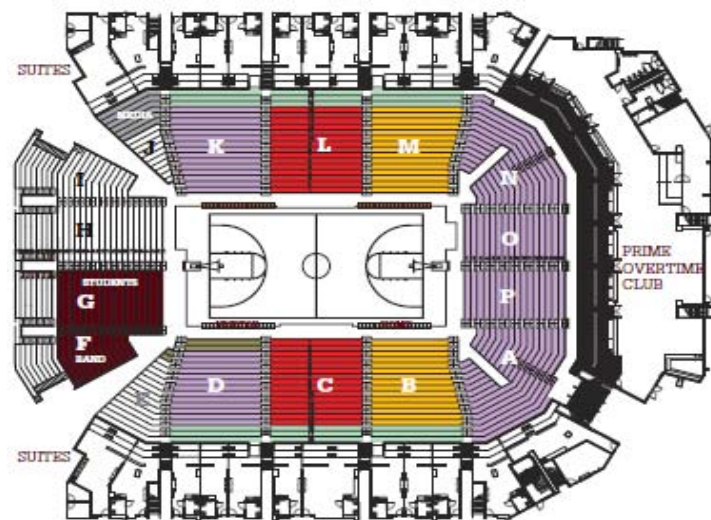

#### SECTION

**A-D; K-P\* | \$129.50 (reg. \$259.00)**

**E, J | \$100.00 (reg. \$200.00)**

**H, I | \$60.00 (reg. \$80.00)**

**Family Plan | \$180.00**

Four seats in section H or I – rows 7 and above

#### Annual Seat Donations

- Courtside Seats- Call for Packages – Orange
- \$1,000 per seat (Loge Seats) – Black
- \$500 per seat – Red
- \$300 per seat – Yellow
- \$150 per seat – Light Purple
- Non-Priority Lower Bowl Seating – White Sections E, H, I and J
- Student Seating – Maroon
- Media Seating – Gray
- Visiting Team Seating – Olive Green