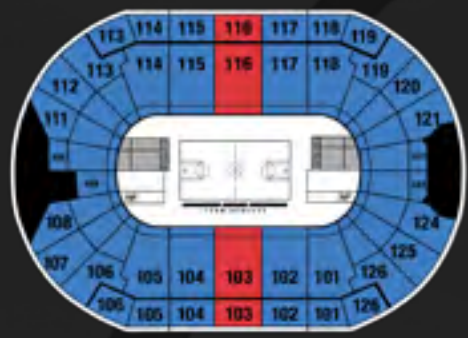

SEATING CHART + TICKETS

Please reserve your all-session tickets through your institutional ticket office prior to January 17, 2022, to receive the discount.

TICKETMASTER.COM

- \$219 Reserved Seating All Sessions, \$45 [Session I], \$60 [Sessions II and III] and \$85 [Sessions IV and V] Reserved per Session
- \$175 Reserved Seating All Sessions (\$155 per Ticket if purchased by January 17, 2022), \$40 [Session I], \$50 [Sessions II and III] and \$60 [Sessions IV and V] Reserved per Session
- Student Tickets, \$10 per Session