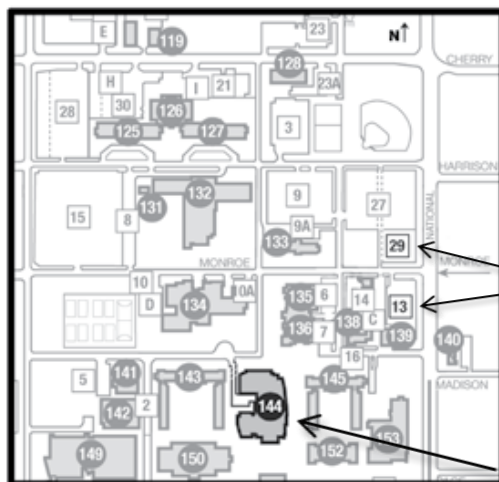

(417-836-5454/bands@missouristate.edu)

Veterans attending campus events on November 8th are invited to park in Visitors Lot 13 or Lot 29 on the corner of National and Bear Blvd. (Monroe), one-half block from Plaster Student Union. Transportation from the parking lots to PSU will be provided from 7:15 - 8:15 AM. Return transportation will be available at 11:20 AM. For those in need of assistance, a drop-off location and personal assistance can be arranged by calling (417) 836-4825. Other special accommodations can be provided by contacting the MSU Disability Services, (417) 836-4192.